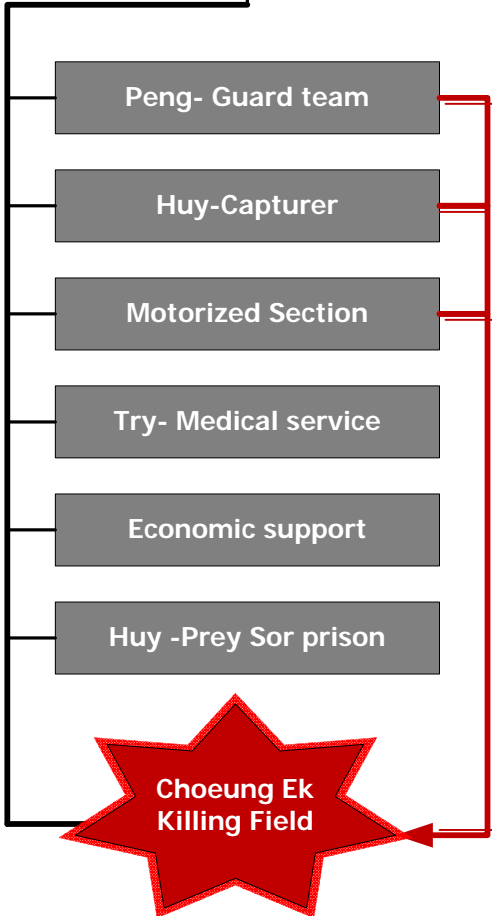

Central Committee of Party
Pol Pot, Nuon Chea, Ta Mok, Son Sen, Khiev Sam phan

Son Sen – Minister of Defence and Security

Duch
Chief of S-21

Hor
Deputy Chief

- Pu – Hot team
- Cool team
- Nan –Chewing team

Nhem En
Photography

- Mug shot
- Picture died prisoners
- Picture killed VIP prisoners
- Report to upper brothers
- ID for staff

Killing Apparatus at S-21 Prison